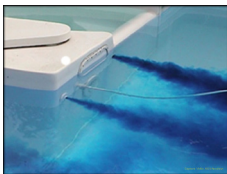

ADVICE

Turn off bromination or electrolysis, dye is guaranteed up to 1 ppm, beyond it quickly vanishes.

To lower the Cl/Br rate rapidly use AQUAcouleur™ Premio.

Diluted, AQUAcouleur™ SPA is hypoallergenic, does not stain.
No oil spreading, colored water remains fully transparent.

Instructions for use: Pour in the skimmer, filtration on: AQUAcouleur™ spreads immediately. The bottle easily dyes 1,5 cubic meter SPA.

Temporary duration: few hours.

Fading: coloring vanishes when usual treatment resumes, «shock Chlorinating» treatment speeds up.

No health hazard, environment-friendly.

Hypoallergenic

Does not stain

Colored water remains fully transparent