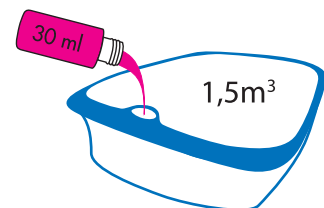

ADVICE

Turn off bromination or electrolysis, dye is guaranteed up to 1 ppm, beyond it quickly vanishes.

To lower the Cl/Br rate rapidly use AQUAcouleur™ Premio.

Diluted, AQUAcouleur™ SPA is hypoallergenic, does not stain.
No oil spreading, colored water remains fully transparent.

Instructions for use: Pour in the skimmer, filtration on: AQUAcouleur™ spreads immediately. The bottle easily dyes 1,5 cubic meter SPA.

Temporary duration: few hours.

Fading: coloring vanishes when usual treatment resumes, «shock Chlorinating» treatment speeds up.

No health hazard, environment-friendly.