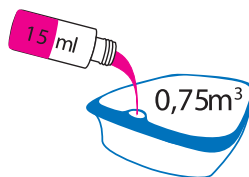

ADVICE

Turn off bromination or electrolysis, dye is guaranteed up to 1 ppm, beyond it quickly vanishes.

To lower the Cl/Br rate rapidly use AQUAcouleur™ Premio.

Diluted, AQUAcouleur™ SPA is hypoallergenic, does not stain.
No oil spreading, colored water remains fully transparent.

Instructions for use: Pour in the skimmer, filtration on: AQUAcouleur™ spreads immediately. The bottle easily dyes 1,5 cubic meter SPA.

Temporary duration: few hours.

Fading: coloring vanishes when usual treatment resumes, «shock Chlorinating» treatment speeds up.

No health hazard, environment-friendly.

Hypoallergenic

Does not stain

Colored water remains fully transparent